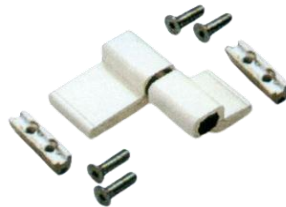

THH 01019
Connoisseur Window Handle

THH 01014
Cockspur Window Handle

THH 03002
Sliding Screen Window Handle

THH 03017
Sliding Screen Window Handle

THH 08013
Window Handle With Lock

THH 00701
3R Handle

THH 00201
4R Handle

Window Lock & Latch

THC 25002
Sweep Lock

THC 25001
Sash Lock

Window Hinge

THH 07005
Joint Hinge

THH 07008
Joint Hinge

THH 07009
Joint Hinge

THH 07011
Joint Hinge

THH 07010
Joint Hinge

Window Accessory

THC 40001
Crank Handle For Operator

THG 00368
Window Operator

THG 00366
Window Operator