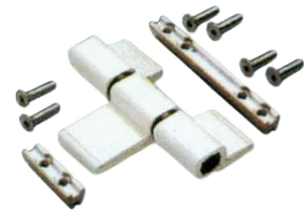

THH 01019
Connoisseur Window Handle

THH 01014
Cockspur Window Handle

THH 03002
Sliding Screen Window Handle

THH 03017
Sliding Screen Window Handle

THH 08013
Window Handle With Lock

THH 00701
3R Handle

THH 00201
4R Handle

Window Lock & Latch

THC 25002
Sweep Lock

THC 25001
Sash Lock

Window Hinge

THH 07005
Joint Hinge

THH 07008
Joint Hinge

THH 07009
Joint Hinge

THH 07011
Joint Hinge

THH 07010
Joint Hinge

Window Accessory

THC 40001
Crank Handle For Operator

THG 00368
Window Operator

THG 00366
Window Operator