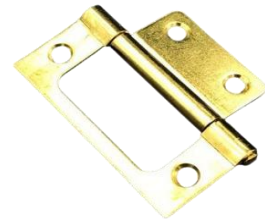

THF 00211
Aluminum Handle

THF 00518
Zinc Handle

THF 00501
Zinc Handle

THF 00215
Aluminum Handle

THF 00238
Aluminum Handle

THF 00541
Zinc Handle

THF 00207
Aluminum Handle

THF 00206
Aluminum Handle

THF 00538
Zinc Handle

THF 05530
Zinc Handle

THW 07009
Chest Handle

THW 07011
Flush Ring Pull

THF 00594
Zinc Knob

THF 00701
Solid Brass Knob

THF 00802
Solid Brass Knob

THF 00646
Solid Brass Knob

THF 00660
Aluminum Knob

THF 00670
Solid Brass Knob

THF 00874
Solid Brass Knob

Furniture Hinge

THW 05005
Non-Mortise Hinge

THW 05006
Non-Mortise Hinge

THW 05007
Non-Mortise Hinge

THC 33001
Spring Hinge

Furniture Accessory

THW 07012
Chest Latch

THC 34001
Cylinder Lock