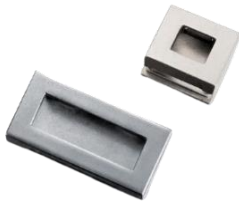

TAIWAN HARDWARE CORP.

<https://taiwanhardwarecorp.com>

Furniture Handle / Pull

THF 00700
Aluminium Cabinet Handle

THF 00510
Zinc Handle

THF 00554
Zinc Handle

THF 00549
Zinc Handle

THF 00513
Zinc Handle

THF 00527
Zinc Handle

THF 00228
Aluminum Handle

THF 00340
Solid Brass Handle

THF 00578
Zinc Handle

THF 00351
Solid Brass Handle

THF 00346
Solid Brass Handle

Zinc Handle
THF 00440

THF 00385
Zinc Handle

THF 00211
Aluminum Handle

THF 00518
Zinc Handle

THF 00501
Zinc Handle

THF 00215
Aluminum Handle

THF 00238
Aluminum Handle

THF 00541
Zinc Handle

THF 00207
Aluminum Handle

THF 00206
Aluminum Handle

THF 00538
Zinc Handle

THF 05530
Zinc Handle

THW 07009
Chest Handle

Furniture Knob

THF 00670
Solid Brass Knob

THF 00874
Solid Brass Knob

THF 00701
Solid Brass Knob

THF 00802
Solid Brass Knob