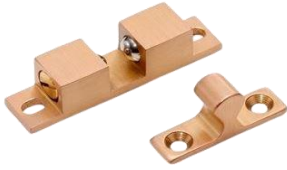

Door Hinge

THW 02004
Ball Bearing Hinge

THW 01007
Utility Hinge

THW 02005
Ball Bearing Hinge

THW 02003
Offset Lift Off Hinge

THW 02002
Rising Butt Hinge

THW 02001
Lift Off Hinge

THW 05004
Combo Door Hinge

THW 01019
Adjustable Spring Hinge

THW 01012
Screen Door Spring Hinge

THW 10121
Door Hinge Set

THW 01017
Adjustable Spring Hinge

THW 03010
Heavy T Hinge

THJ 01024
Door Hinge

Door Accessory

THC 14026
Door Knocker

THC 14022
Door Viewer With Cover

THC 14021
Door Viewer with Cover

THC 14018
Door Viewer

THC 14019
Door Viewer

THC 14020
Door Viewer

THC 14017
Sliding Door Lock

THC 14016
Roller Latch

THC 14015
Roller Latch

THC 14008
Non-Magnetic Catch

THC 14006
Dome Door Stop

THC 14007
Dome Door Stop

THC 14014
Ball Catch

THC 14005
High Slipper Dome Stop

THC 14004
Low Slipper Dome Stop

THC 14023
Kick Down Door Stop

THC 14001
Door Stop