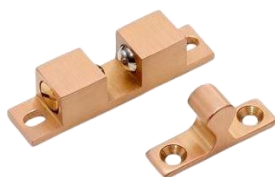

THJ 00309
Door Knob

THJ 00311
Door Knob

Door Hinge

THW 02004
Ball Bearing Hinge

THW 01007
Utility Hinge

THW 02005
Ball Bearing Hinge

THW 02003
Offset Lift Off Hinge

THW 02002
Rising Butt Hinge

THW 02001
Lift Off Hinge

THW 05004
Combo Door Hinge

THW 01019
Adjustable Spring Hinge

THW 01012
Screen Door Spring Hinge

THW 10121
Door Hinge Set

THW 01017
Adjustable Spring Hinge

THW 03010
Heavy T Hinge

THJ 01024
Door Hinge

Door Accessory

THC 14026
Door Knocker

THC 14022
Door Viewer With Cover

THC 14021
Door Viewer with Cover

THC 14018
Door Viewer

THC 14019
Door Viewer

THC 14020
Door Viewer

THC 14017
Sliding Door Lock

THC 14016
Roller Latch

THC 14015
Roller Latch

THC 14008
Non-Magnetic Catch

THC 14006
Dome Door Stop

THC 14007
Dome Door Stop

THC 14014
Ball Catch

THC 14005
High Slipper Dome Stop

THC 14004
Low Slipper Dome Stop