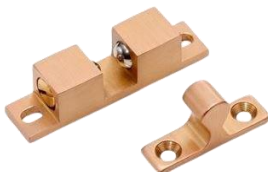

TAIWAN HARDWARE CORP.

<https://taiwanhardwarecorp.com>

THC 11003
Door Pull

THC 11005
Door Pull

THF 00610
Solid Brass Knob

THF 00541
Zinc Handle

THC 11006
Cast Flush Pull

THF 00671
Solid Brass Knob

THF 00924
Solid Brass Knob

THC 14020
Door Viewer With Cover

THC 14021
Door Viewer With Cover

THC 14006
Dome Door Stop

THC 14005
High Slipper Dome Stop

THC 14023
Kick Down Door Stop

THC 14001
Door Stop

THC 14002
Spring Stop

THC 14011
Dutch Door Bolt

THC 14015
Roller Latch

THC 14016
Roller Latch

THC 14017
Sliding Door Lock

THC 14008
Non-Magnetic Catch

THC 33001
Spring Hinge

THC 34001
Cylinder Lock

THC 40009
Coat Hook

THC 40008
Coat Hook

THC 25001
Sash Lock

THC 40003
Towel Bar Bracket

THC 40004
Towel Bar Bracket

THC 14025
Bifold Door Top Pivot

THH 01049
Connoisseur Window Handle

THH 01014
Cockspur Window Handle Attach Lock